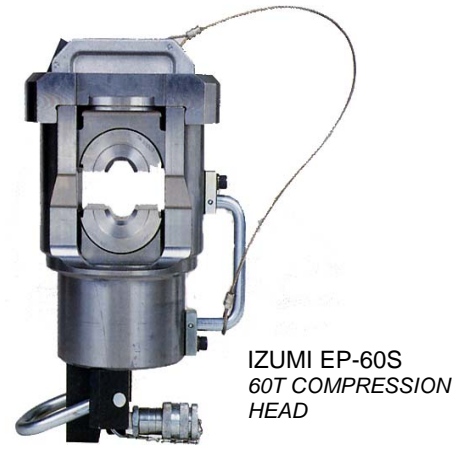

60 TONNE DIES

DATE: 11/02/2010

ALUMINIUM DIES

HEX A/F	CONDUCTOR DETAIL	CRIMP LENGTH	DIE LENGTH
28.3mm	240mm ²	50mm	66.7mm
28.3mm	300mm ²	50mm	66.7mm
39.0mm	400mm ²	50mm	66.7mm
39.0mm	500mm ²	50mm	66.7mm
43.2mm	630mm ²	50mm	66.7mm
52.5mm	800mm ²	40mm	40mm
52.5mm	1000mm ²	40mm	40mm

COPPER DIES

HEX A/F	CONDUCTOR DETAIL	CRIMP LENGTH	DIE LENGTH
23.1mm	240mm ²	25mm	66.7mm
26.0mm	300mm ²	25mm	66.7mm
28.1mm	400mm ²	25mm	66.7mm
31.0mm	500mm ²	25mm	66.7mm
37.0mm	630mm ²	25mm	66.7mm
43.2mm	800mm ²	25mm	51mm
48.0mm	1000mm ²	25mm	51mm

IZUMI EP-100W
100T COMPRESSION
HEAD

**100T DIES
AVAILABLE**

ACSR / AAC / AAAC

HEX A/F	CRIMP LENGTH	DIE LENGTH
28.5mm	50mm	66.7mm
34.5mm	50mm	66.7mm
40.0mm	50mm	66.7mm
44.5mm	50mm	66.7mm
47.5mm	45mm	50mm
48.0mm	45mm	45mm